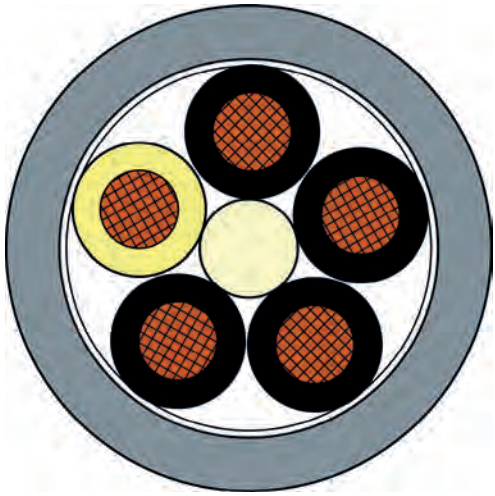

Power cable

5 x 1.5 mm²

item no.	dimensions AWG/c	nominal outer-ø	
		inch	mm
▶ 7260047	16/5c	0.390	9.9

Other dimensions and colors are possible on request.

We assemble our cables with your requested plugs even for small quantities. Please contact us!

Push-Pull

7/8"

M12