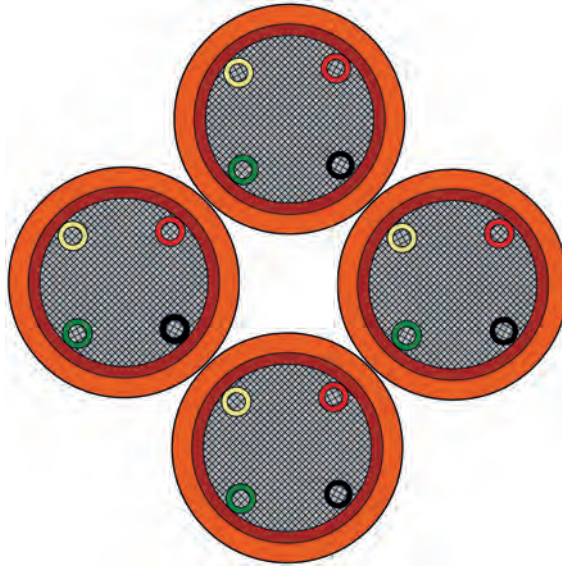

## GP 400 QF

400 Hz Ground Power Supply Cable - QuadFlex

for flexible application

D  
31

**Application:** For use in flexible applications, e.g. on mobile generators, in cable dispensers in the ground or on the passenger bridge.

### Construction:

<b>Conductor:</b>	tinned copper strands
<b>Insulation:</b>	SABIX®
<b>Color code:</b>	control conductors: red, black, green, yellow power conductor: red
<b>Stranding:</b>	control conductors within the power supply conductor
<b>Jacket material:</b>	PUR
<b>Jacket color:</b>	orange
<b>Stranding:</b>	openly stranded
<b>Marking:</b>	SAB BRÖCKSKES · D-VIERSEN · GP 400 QF 4x(50mm <sup>2</sup> +4x1.0mm <sup>2</sup> ) 34004321 L1 resp. L2 resp. L3 resp. N CE and current meter marking

### Technical data:

<b>Nominal voltage:</b>	U <sub>o</sub> /U 115/200 V
<b>Max. permissible operating voltage*:</b>	U <sub>o</sub> /U 0.6/1 kV
<b>Testing voltage:</b>	conductor/conductor: 4000 V AC
<b>Min. bending radius:</b>	
fixed installation:	4 x O.D
flexible application:	6 x O.D
<b>Temperature range:</b>	
static:	-50/+90°C
flexible*:	-40/+90°C
short-term use:	+110°C (7,500 h)
<b>Halogen-free:</b>	acc. to IEC 60754-1 + VDE 0482-754-1
<b>Oil resistance:</b>	very good - TMPU acc. to EN 50363-10-2 + VDE 0207-363-10-2
<b>Weather resistance:</b>	very good
<b>Approvals:</b>	CE, RoHS
<b>Absence of harmful substances:</b>	acc. to RoHS directive of the European Union see page O/30

### Outstanding features:

- low capacity insulation
- abrasion-resistant PUR jacket
- control conductors symmetrically arranged inside power supply conductor
- cold flexible
- halogen-free
- oil resistant
- weather resistant