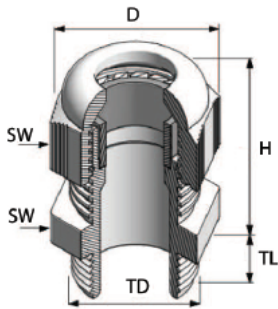

CG 100 PG POLYAMIDE CABLE GLANDS

PG THREAD

Liquid tight seal, fast and easy installation, wide clamping range, multi-purpose applications, easy handling.

Technical details:

Material:	Polyamide 6
Seal:	Chloroprene (CR)
Color:	RAL 7001 (gray) RAL 9005 (black)
Protection class:	IP 68 - 5 Bar
Temperature range	
<i>permanent:</i>	-20°C to +100°C
<i>intermittent:</i>	-30°C to +150°C
Flammability:	V2 (according to UL 94)
Approvals:	cURus, cULus, cCSAus, DNV-GL, CE