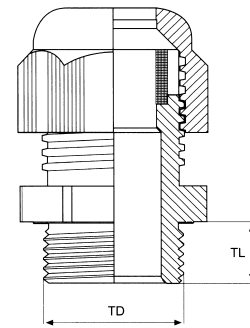

STANDARD SERIES PG THREAD CABLE GLANDS

Liquid tight, easy to assemble, good strain relief, wide clamping range, multipurpose applications, easy handling.

TECHNICAL DETAILS:

Material	Polyamide 6
Color	RAL 7001 (Gray) RAL 9005 (Black)
Protection Class	IP 68.5 bar
Temp. Range	-30°C to + 80°C permanent
Oper. Temperature	Up to + 150°C intermittent
Seal	Neoprene

PG Thread Strain Relief Cord Connectors

Pg Metric Size	Part Number Gray	Part Number Black	Mounting Hole (Inches)	Mounting Hole (mm)	Thread Length (Inches)	Thread Length (mm)	Wrenching Flats (Inches)	Wrenching Flats (mm)	Diameter Range (Inches)	Diameter Range (mm)
Pg 7	BS-01	BS-21	.512	13	.315	8	.591	15	.118 - .256	3.0 - 6.5
Pg 9	BS-02	BS-22	.630	16	.315	8	.749	19	.158 - .315	4.0 - 8.0
Pg 11	BS-03	BS-23	.749	19	.315	8	.867	22	.197 - .394	5.0 - 10.0
Pg 13, 5	BS-04	BS-24	.827	21	.355	9	1.064	27	.236 - .473	6.0 - 12.0
Pg 16	BS-05	BS-25	.906	23	.394	10	1.064	27	.394 - .552	10.0 - 14.0
Pg 21	BS-06	BS-26	1.143	29	.433	11	1.300	33	.512 - .709	13.0 - 18.0
Pg 29	BS-07	BS-27	1.458	37	.433	11	1.655	42	.709 - .985	18.0 - 25.0
Pg 36	BS-08	BS-28	1.852	47	.512	13	2.088	53	.867 - 1.261	22.0 - 32.0
Pg 42	BS-09	BS-29	2.128	54	.512	13	2.364	60	1.182 - 1.497	30.0 - 38.0
Pg 48	BS-10	BS-30	2.325	59	.552	14	2.561	65	1.340 - 1.734	34.0 - 44.0