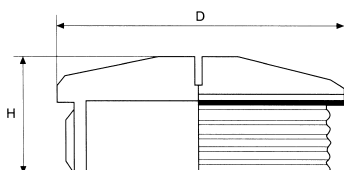

PG AND METRIC BLIND STOP

Impact resistant, made of polyamide 6.

TECHNICAL DETAILS:

| | |
|-----------------|-------------------------------------|
| Material | Polyamide 6 |
| Color | RAL 7001 (Gray) RAL 9005 (Black) |

PG Blind Stop

| PG Metric Size | Color Gray | Color Black | Height (mm) | Depth (mm) |
|----------------|------------|-------------|-------------|------------|
| PG 7 | BBS-01 | BBS-21 | 8.0 | 15 |
| PG 9 | BBS-02 | BBS-22 | 9.0 | 19 |
| PG 11 | BBS-03 | BBS-23 | 9.0 | 22 |
| PG 13.5 | BBS-04 | BBS-24 | 9.5 | 25 |
| PG 16 | BBS-05 | BBS-25 | 9.5 | 27 |
| PG 21 | BBS-06 | BBS-26 | 11.0 | 33 |
| PG 29 | BBS-07 | BBS-27 | 12.0 | 44 |
| PG 36 | BBS-08 | BBS-28 | 15.0 | 55 |